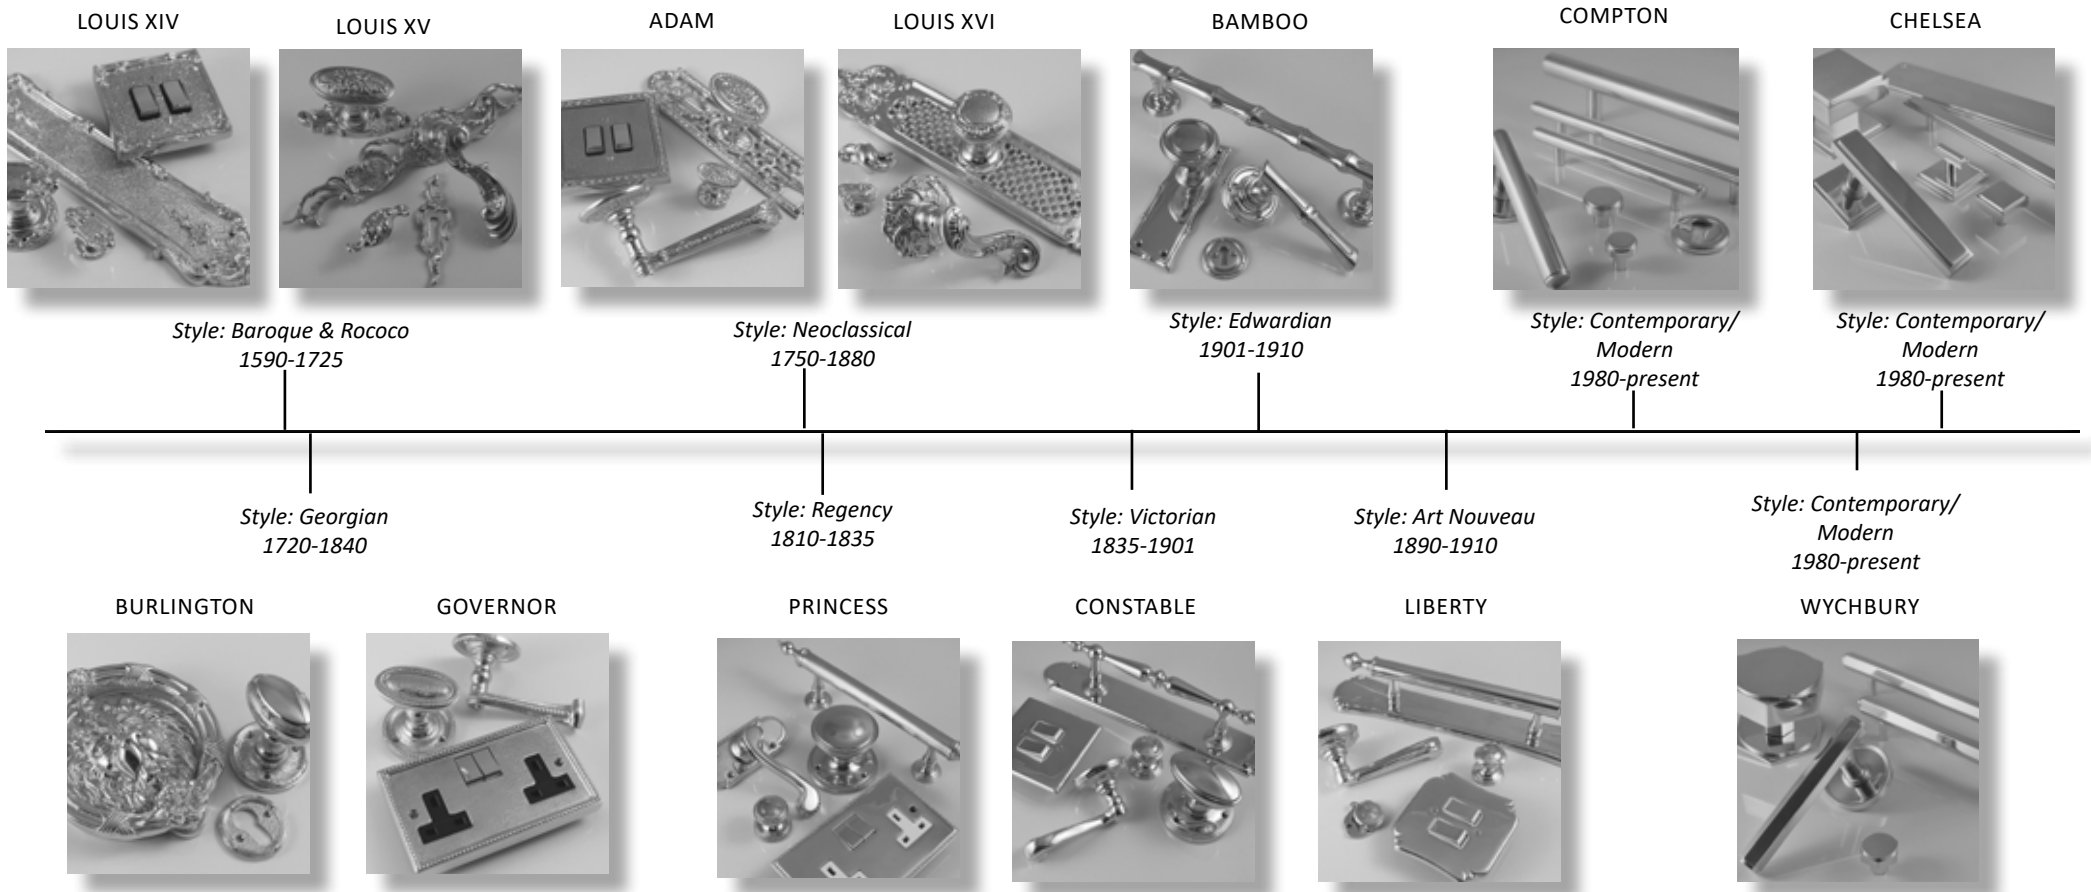

Style Timeline

We are in a privileged position to be able to showcase to you our range of period, heritage, classic and contemporary Collections including the original iconic Princess and Constable Collections. All of our Collections make reference to a particular historical architectural style, helping you choose the right finishing touches to your home. Within our Collections you will find a number of product types; please browse through each one to see where you can add that luxury touch – not only to your doors!