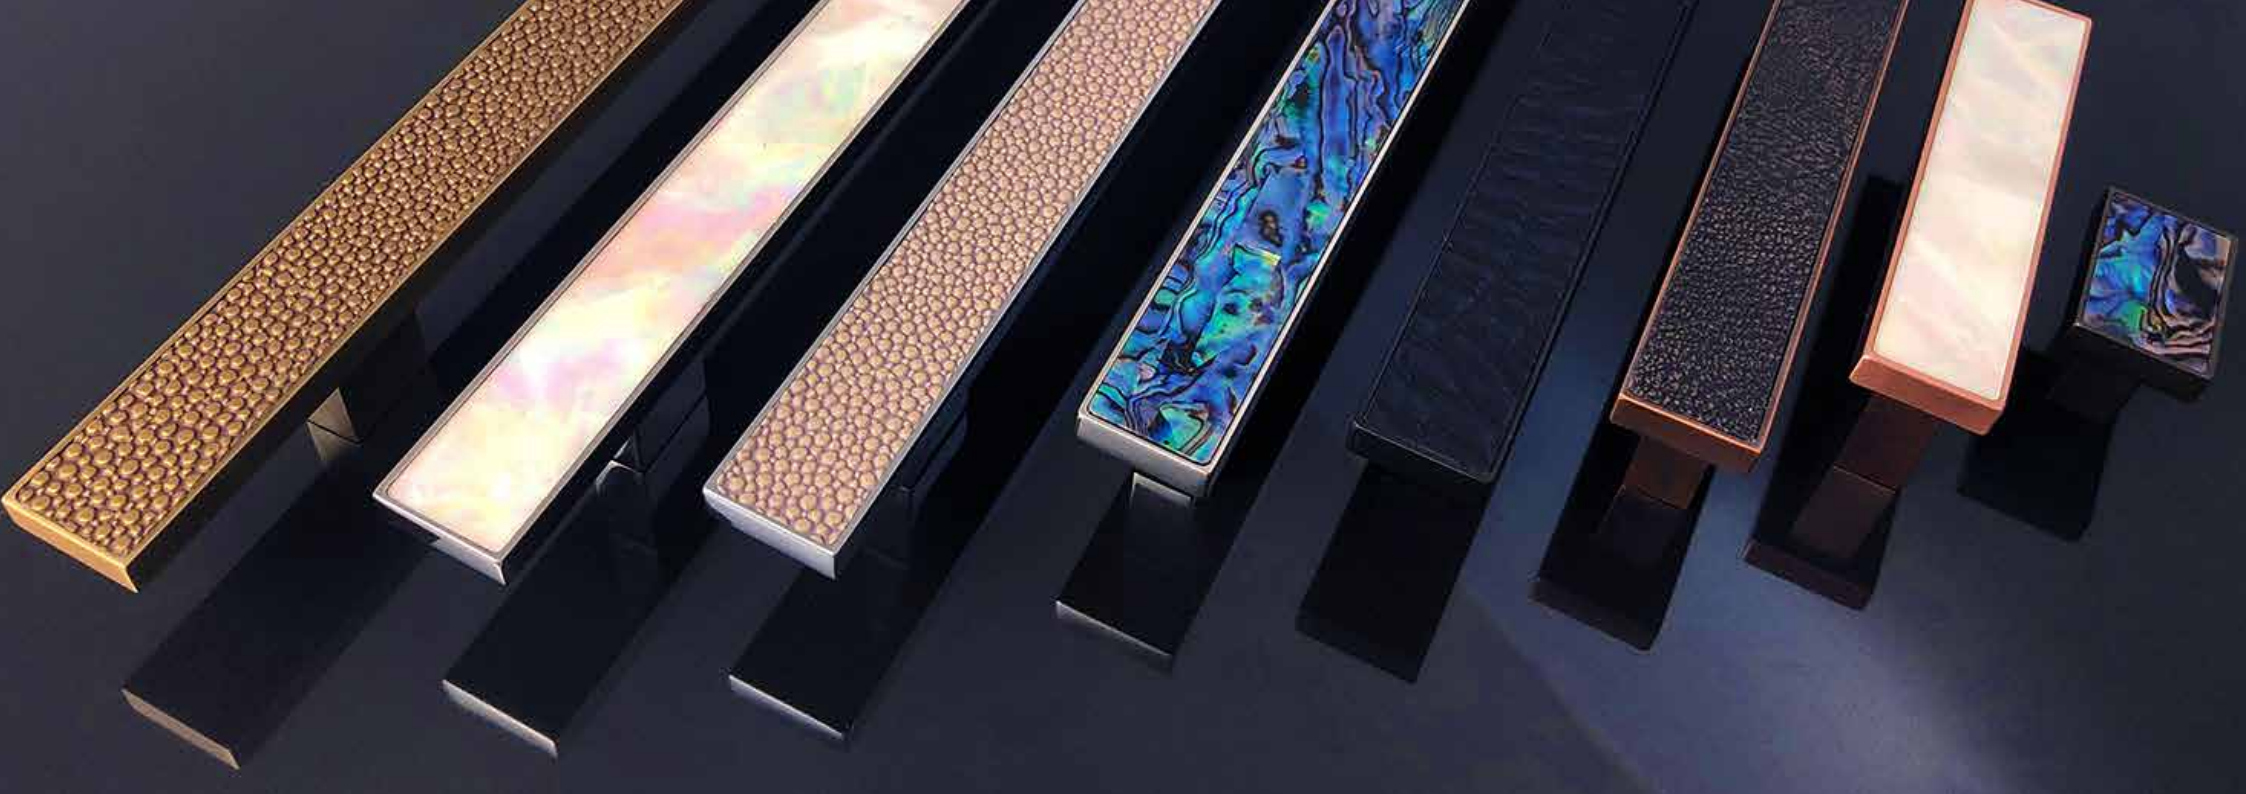

Our new range of Inlay pulls and cupboard knobs

We have created a range of inlay pulls in various standard shapes and sizes, all of which can be finished in your chosen patina as well as your selected inlay.

Our standard inlay choices are: faux Shagreen, Rhino or Crocodile skin, or direct from the oceans of New Zealand you can choose White Mother of Pearl or New Zealand Abalone Paua Shell.

To order, please select your product, size and then inlay.