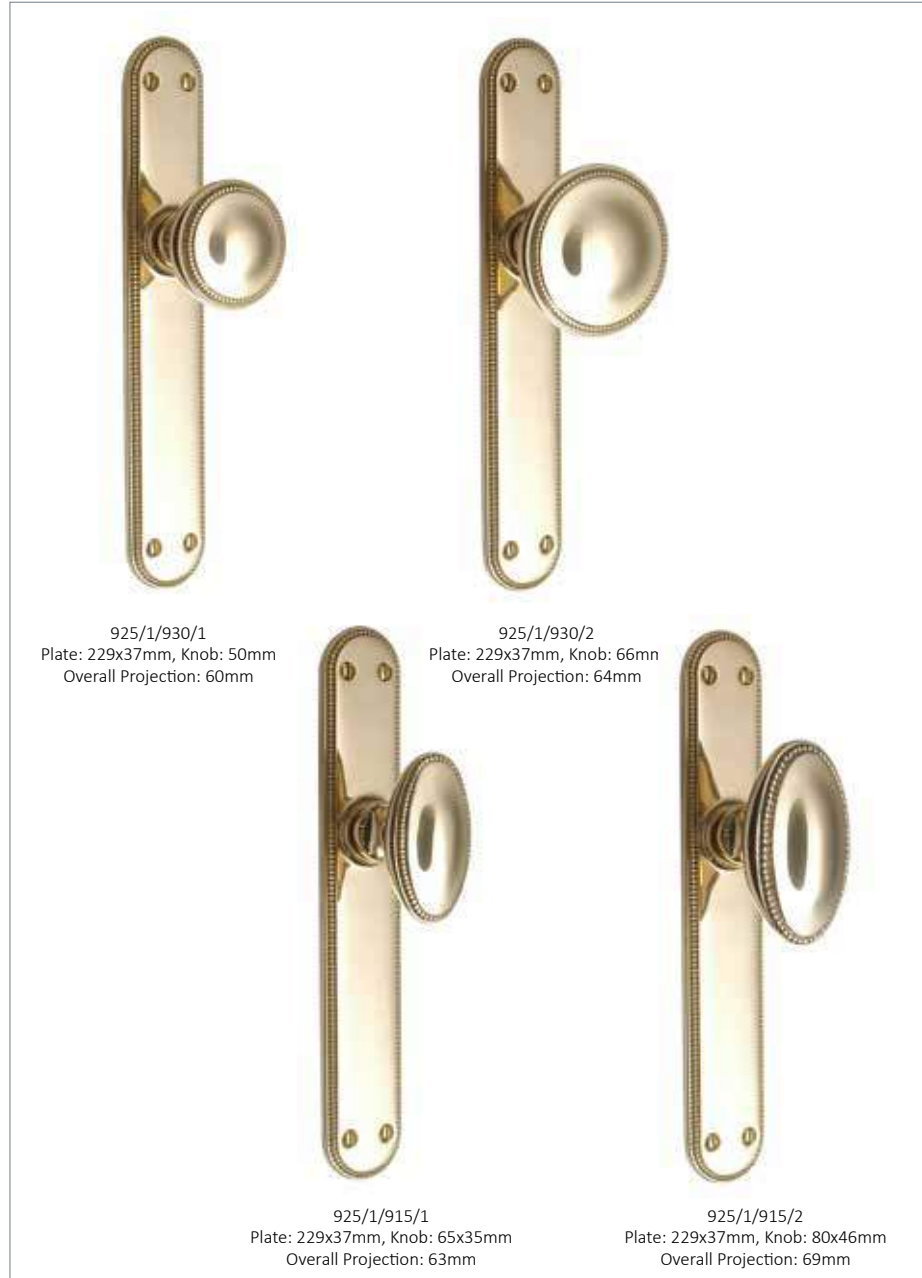

733/1/730/1
Plate: 300x60mm, Knob: 56x50mm
Overall Projection: 62mm

Princess Collection

925/1/930/1
Plate: 229x37mm, Knob: 50mm
Overall Projection: 60mm

925/1/930/2
Plate: 229x37mm, Knob: 66mm
Overall Projection: 64mm

925/1/915/1
Plate: 229x37mm, Knob: 65x35mm
Overall Projection: 63mm

925/1/915/2
Plate: 229x37mm, Knob: 80x46mm
Overall Projection: 69mm

Our products are available in most BrassArt finishes.

The above products are available in varying functions. eg. lock plate, bathroom/privacy plate. Please visit our website for more information.