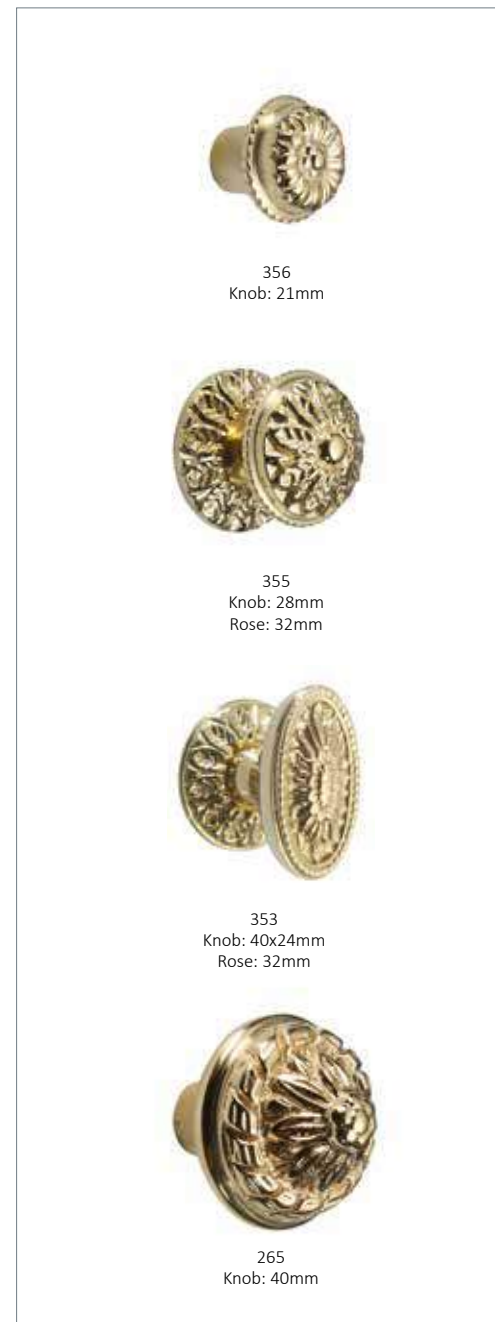

Adam Collection

Our products are available in most BrassArt finishes.

*Kitchen, Bedroom & Bathroom Hardware*

Constable Collection

616/1  
Knob: 28mm  
Rose: 33mm

616/2  
Knob: 35mm  
Rose: 39mm

617  
Knob: 31x28mm  
Rose: 33mm