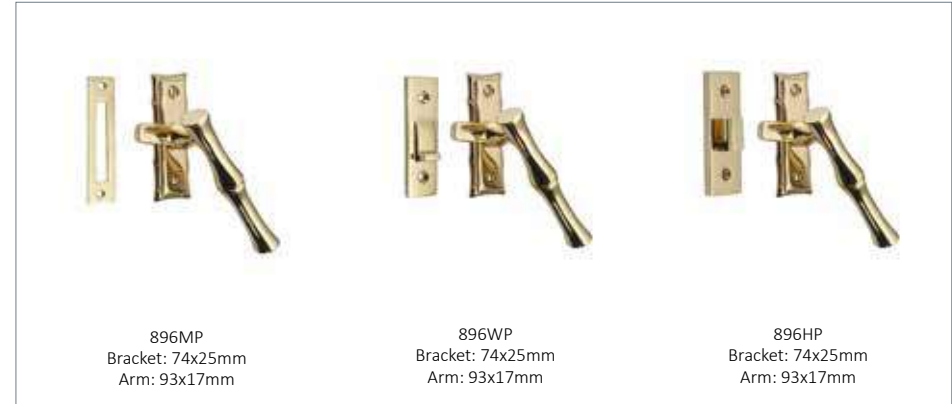

Bamboo Collection